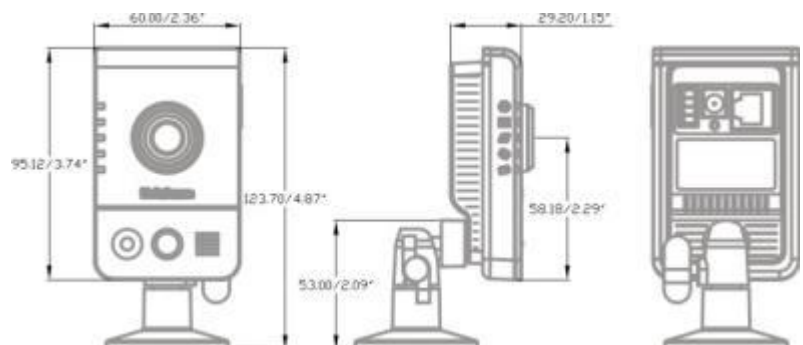

3 Megapixel Compact Cube Network Camera

CB-300A Series

HDTV 1080p/720p • WiFi/3G/4G Wireless Connection • PoE

- Most Intelligent, Compact and Affordable 3M Camera
- HDTV Quality (Full HD 1080p @ 30fps Streaming)
- Unique Design for Low Lux Application (1/2.5" Sensor)
- Intelligent Multi-Profile Sensor Management for Different Environment
- Support 802.11a/b/g/n Dual Band Wireless Connectivity
- WPS Supported for Easy Wireless Network Setup
- Support 3G/ 4G (WiMAX/LTE) Wireless Connectivity
- Interchangeable CS Mount Lens
- Edge Recording/ Micro SD slot
- PoE/ Two-way Audio/ PIR/ Illumination LED/ DIDO/ Privacy button

Photo Indication & Dimension Diagram

- | | |
|-------------------------------|---------------------------|
| 1 Adjustable focal Lens (*) | 11 WPS button (*) |
| 2 Built-in Microphone | 12 Privacy button |
| 3 PIR | 13 Power LED |
| 4 Illumination LED | 14 Status LED |
| 5 Speaker | 15 Internet LED |
| 6 Power Connector | 16 WPS LED (*) |
| 7 Ethernet RJ45 Socket | 17 Privacy LED |
| 8 Reset Button | 18 USB Port for 3G/4G (*) |
| 9 DIDO Terminal I/O Connector | |
| 10 Micro SD/SDHC slot | |
- * These are optional features **

Camera

Models	CB-300Ap Board Lens, USB for 3G, PoE WCB-300Ap Board Lens, WiFi CB-302Ap CS Mount Lens, USB for 3G, PoE WCB-302Ap CS Mount Lens, WiFi
Hardware System	CPU: 533 MHz Flash: 32M RAM: 256M DDR
Image Sensor	Sensor Type : 1/2.5" CMOS Sensor Sensor Resolution : 2048x1536 pixel
Minimum Illumination	CB-300Ap/ WCB-300Ap 1 lux (F2.8, B/W) / 2 lux (F2.8, Color) CB-302Ap/ WCB-302Ap 1 lux (F1.5, B/W) / 2 lux (F1.5, Color)
Lens	CB-300Ap/ WCB-300Ap Lens Type: Board Lens Focal Length: f= 6.34 mm Iris: F2.8 View Angle: (H): 40°/ (V): 30°/ (D): 50° CB-302Ap/ WCB-302Ap Lens Type: CS Mount Lens Focal Length: f= 4.05 mm Iris: F1.5 View Angle: (H): 63°/ (V): 48°/ (D): 78°