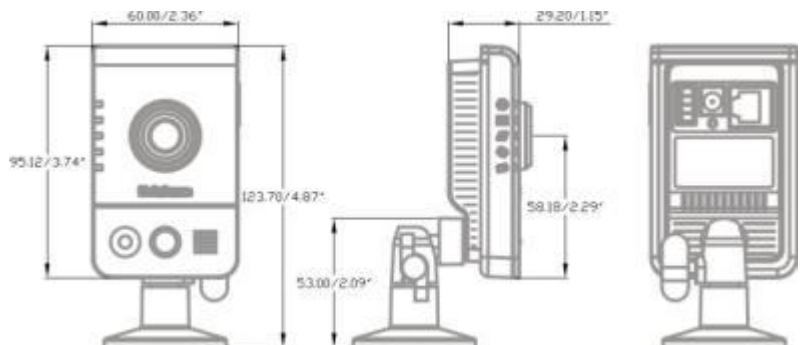

5 Megapixel Compact Cube Network Camera

CB-500A Series

HDTV 1080p/720p • WiFi/3G/4G Wireless Connection • PoE

- Most Intelligent, Compact and Affordable 5M Camera
- HDTV Quality (Full HD 1080p @ 30fps Streaming)
- Unique Design for Low Lux Application (1/2.5" Sensor)
- Intelligent Multi-Profile Sensor Management for Different Environment
- Support 802.11a/b/g/n Dual Band Wireless Connectivity
- WPS Supported for Easy Wireless Network Setup
- Support 3G/ 4G (WiMAX/LTE) Wireless Connectivity
- Interchangeable CS Mount Lens
- Edge Recording/ Micro SD slot
- PoE/ Two-way Audio/ PIR/ Illumination LED/ DIDO/ Privacy button

Photo Indication & Dimension Diagram

- | | |
|-------------------------------|---------------------------|
| 1 Adjustable focal Lens (*) | 11 WPS button (*) |
| 2 Built-in Microphone | 12 Privacy button |
| 3 PIR | 13 Power LED |
| 4 Illumination LED | 14 Status LED |
| 5 Speaker | 15 Internet LED |
| 6 Power Connector | 16 WPS LED (*) |
| 7 Ethernet RJ45 Socket | 17 Privacy LED |
| 8 Reset Button | 18 USB Port for 3G/4G (*) |
| 9 DIDO Terminal I/O Connector | |
| 10 Micro SD/SDHC slot | |
- * These are optional features **