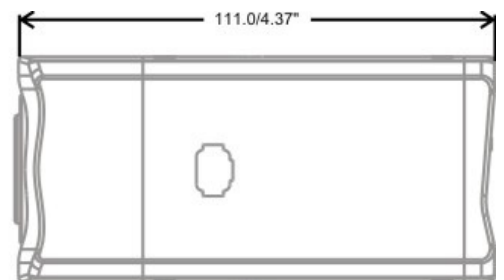

5 Megapixel Fixed Box Network Camera

FB-500Ap

HDTV 1080p/720p • 5 Megapixel High Resolutions

- Most Intelligent and Professional 5M Fixed Box Camera
- HDTV Quality (Full HD 1080p @ 30fps Streaming)
- Unique Design for Low Lux Application (1/2.5" Sensor)
- **Intelligent Multi-Profile Sensor Management[®]** for Different Environments
- 3G USB Dongle / TV out Connector Supported
- 1 DI/DO for External Alarm and Sensor Device
- RS-485 Interface for Controlling, Pan/Tilts
- Interchangeable CS Mount Lens
- Built-in Micro SD/SDHC Memory Card Slot for Local Storage
- Removable IR-Cut Filter for Day and Night Function
- DC Iris Lens Supported
- Power over Ethernet

Photo Indication & Dimension Diagram

- 1 Light Sensor
- 2 CS Ring Screw Holding
- 3 PAL/NTSC
- 4 Reset button
- 5 Monitor (TV Out)
- 6 Power Connector (DC12V in)
- 7 USB Port for 3G Dongle
- 8 DIDO Terminal I/O Connector
- 9 Ethernet RJ45 Socket
- 10 Micro SD/SDHC slot
- 11 Audio Out
- 12 Microphone/Line In
- 13 Auto Iris Connector