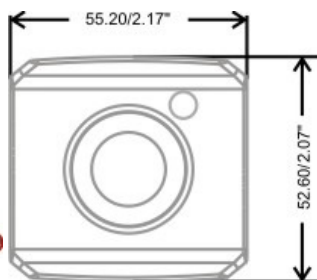

5 Megapixel Fixed Box Network Camera

FB-500Ap

HDTV 1080p/720p • 5 Megapixel High Resolutions

- Most Intelligent and Professional 5M Fixed Box Camera
- HDTV Quality (Full HD 1080p @ 30fps Streaming)
- Unique Design for Low Lux Application (1/2.5" Sensor)
- **Intelligent Multi-Profile Sensor Management[®]** for Different Environments
- 3G USB Dongle / TV out Connector Supported
- 1 DI/DO for External Alarm and Sensor Device
- RS-485 Interface for Controlling, Pan/Tilts
- Interchangeable CS Mount Lens
- Built-in Micro SD/SDHC Memory Card Slot for Local Storage
- Removable IR-Cut Filter for Day and Night Function
- DC Iris Lens Supported
- Power over Ethernet

Photo Indication & Dimension Diagram

- 1 Light Sensor
- 2 CS Ring Screw Holding
- 3 PAL/NTSC
- 4 Reset button
- 5 Monitor (TV Out)
- 6 Power Connector (DC12V in)
- 7 USB Port for 3G Dongle
- 8 DIDO Terminal I/O Connector
- 9 Ethernet RJ45 Socket
- 10 Micro SD/SDHC slot
- 11 Audio Out
- 12 Microphone/Line In
- 13 Auto Iris Connector